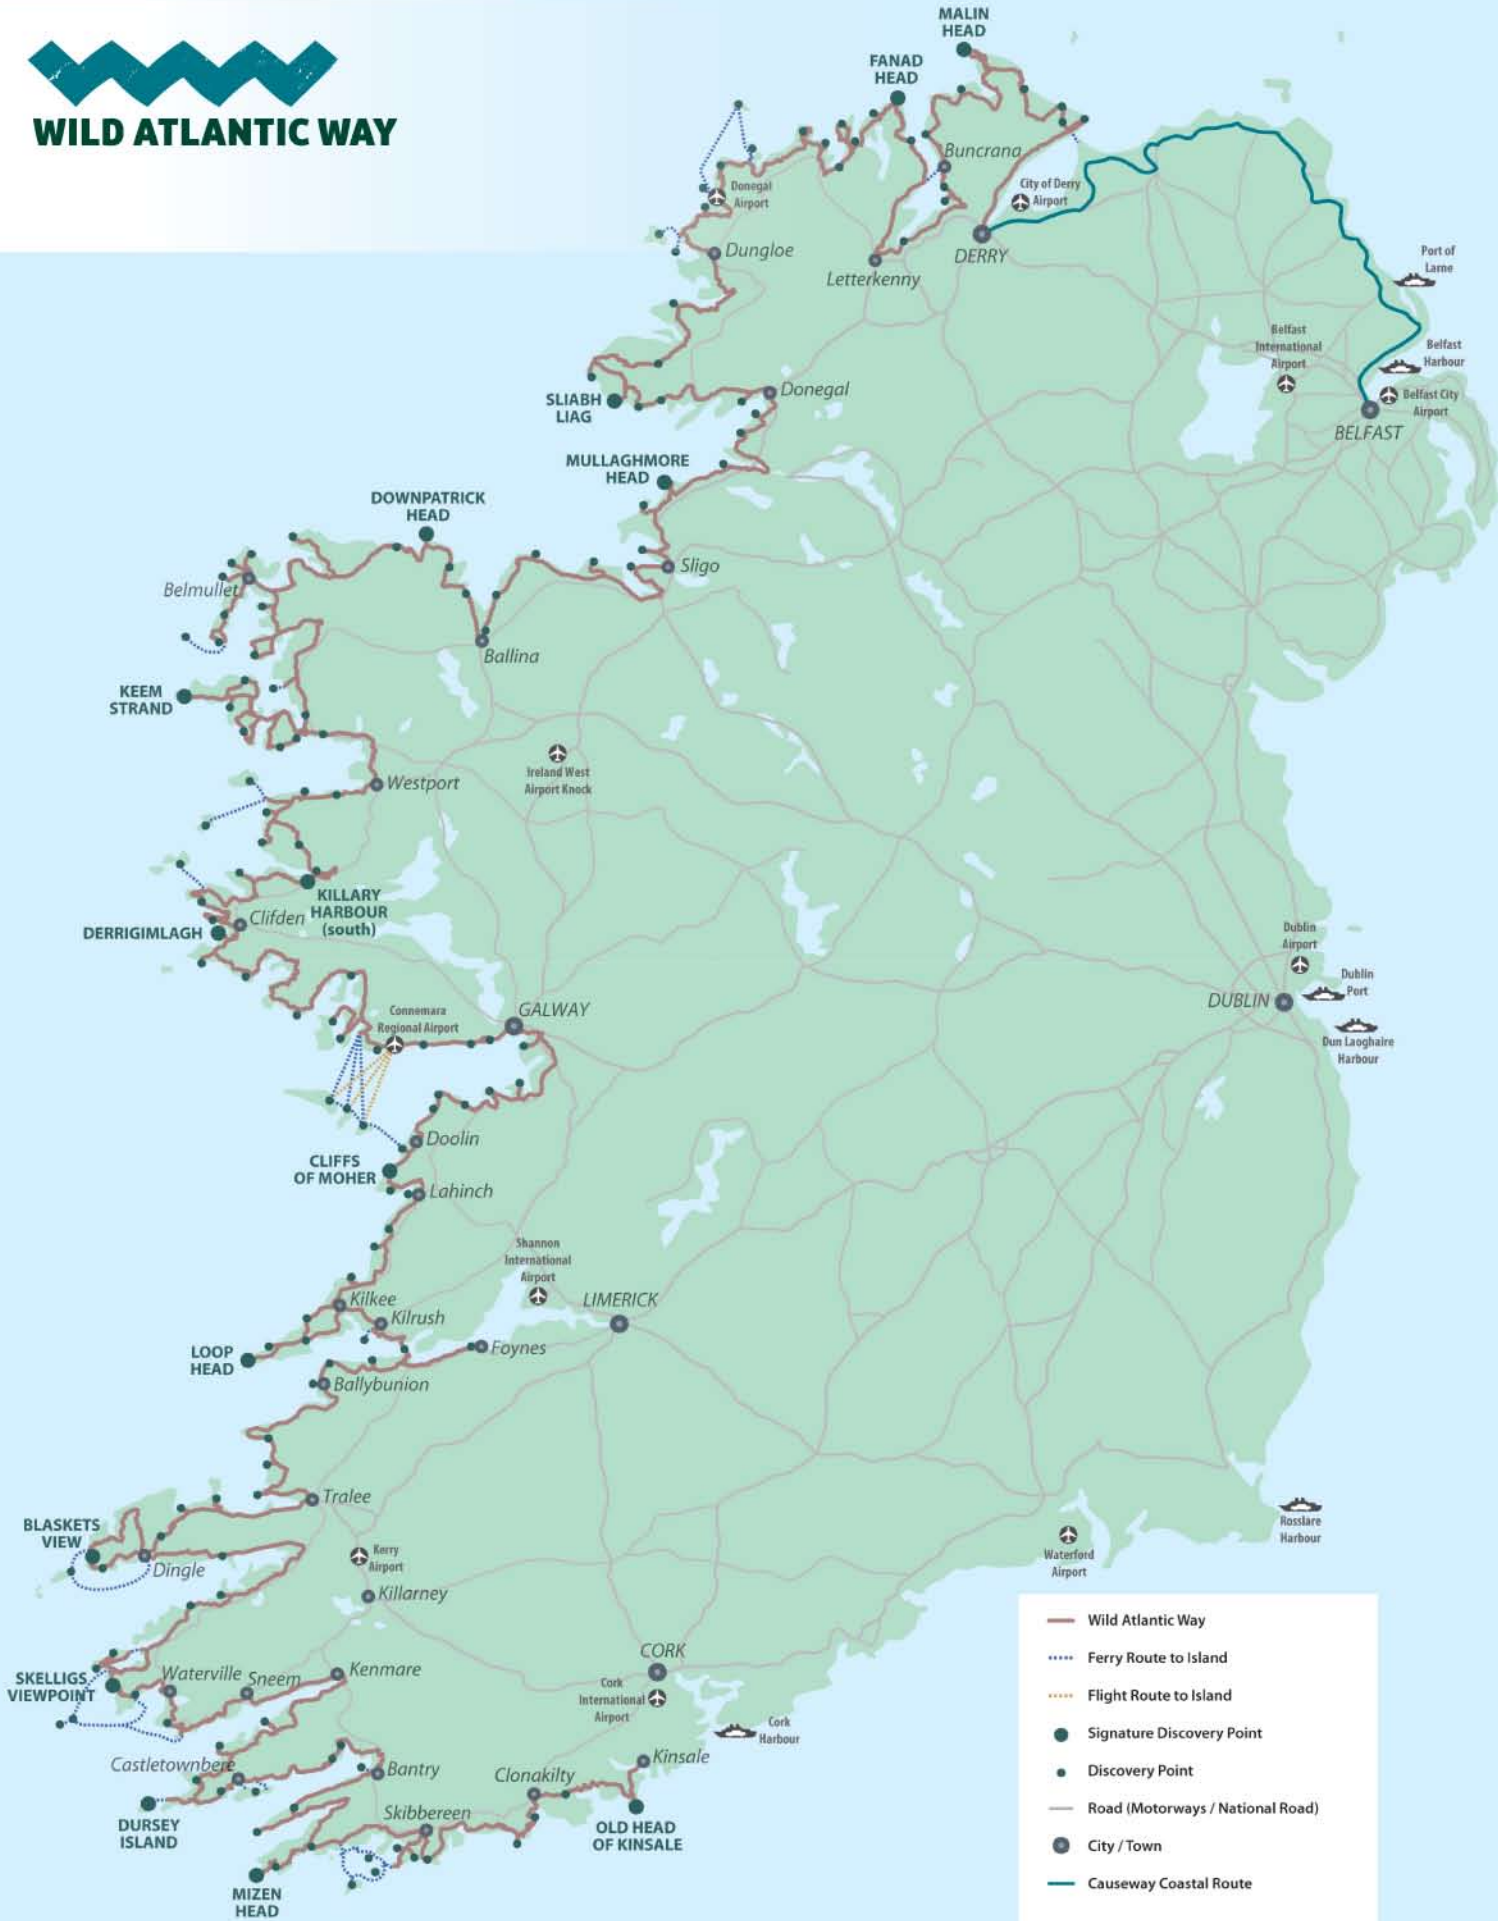

# WILD ATLANTIC WAY

- Wild Atlantic Way
- ⋯ Ferry Route to Island
- ⋯ Flight Route to Island
- Signature Discovery Point
- Discovery Point
- Road (Motorways / National Road)
- City / Town
- Causeway Coastal Route

**Note:** Not all of the route is fully accessible by coach traffic.  
For a suggested coach route, please see [www.failteireland.ie/wildatlanticway](http://www.failteireland.ie/wildatlanticway)